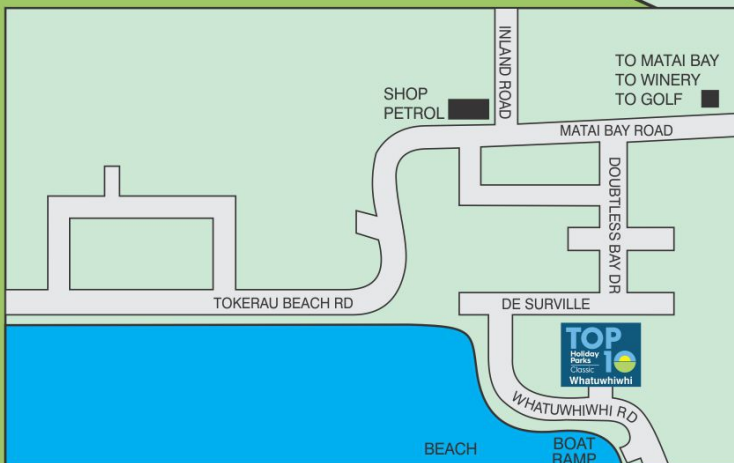

# Welcome to Whatuwhiwhi

Most northern Top 10 park in New Zealand

17 Whatuwhiwhi Road, RD 3, Kaitaia 0483

T: 09 408 7202, Reservations: 0800 142 444

E: [whatuwhiwhi@xtra.co.nz](mailto:whatuwhiwhi@xtra.co.nz)